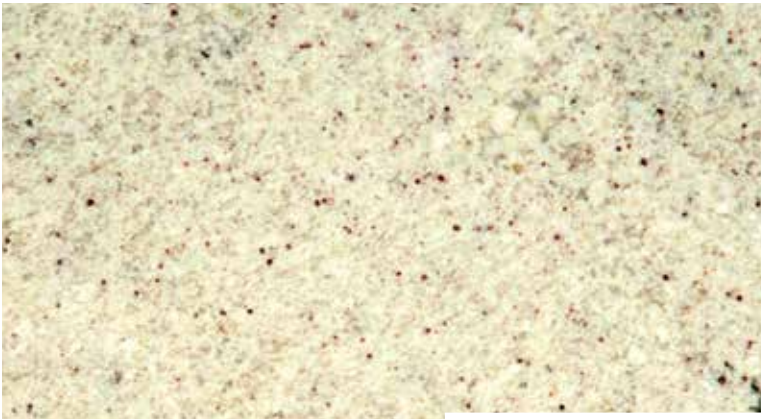

granite

SPARKLE BROWN

TOP CREAM

granite

granite

VIRGINIA ICE

CAPE RED

granite

WHITE ORNAMENTAL

ZIMBABWE BLACK

granite

ZIMBABWE LEATHER

BLUES IN THE NIGHT

BRANCHES

Trading Hours: 07h00 until 17h00, Monday to Friday

Johannesburg