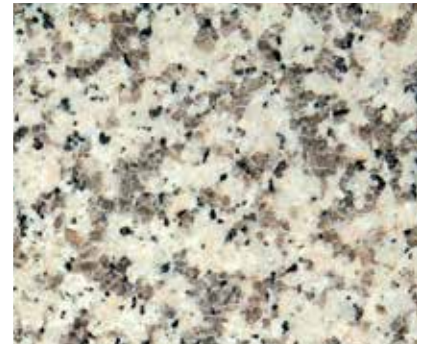

granite

BIANCO ANTICO
BIANCO ARGENTO
BIANCO ATLANTICO
BIANCO NOVO
BLUE MOON
DELICATUS
FLORITO
GOLDEN SAND
GREEN SAN FRANCISCO
OLIVE GREEN
NERO IMPALA HONED
NERO IMPALA LEATHER
NERO IMPALA POLISH
NERO IMPALA WATER JET
ORIENTAL BROWN
ORIENTAL CREMA
ORIENTAL MAHOGANY
ORIENTAL MOCHA
ORIENTAL ROSATO
ORIENTAL SARDO
SPARKLE BROWN
TOP CREAM
VIRGINIA ICE
CAPE RED
WHITE ORNAMENTAL
ZIMBABWE BLACK
ZIMBABWE LEATHER
BLUES IN THE NIGHT

LOCAL AND INTERNATIONAL STONE SELECTION

granite

BIANCO ANTICO

BIANCO ARGENTO

BIANCO ATLANTICO

BIANCO NOVO

granite

BLUE MOON

DELICATUS

granite

FLORITO

GOLDEN SAND

granite

granite

GREEN SAN FRANCISCO

OLIVE GREEN®